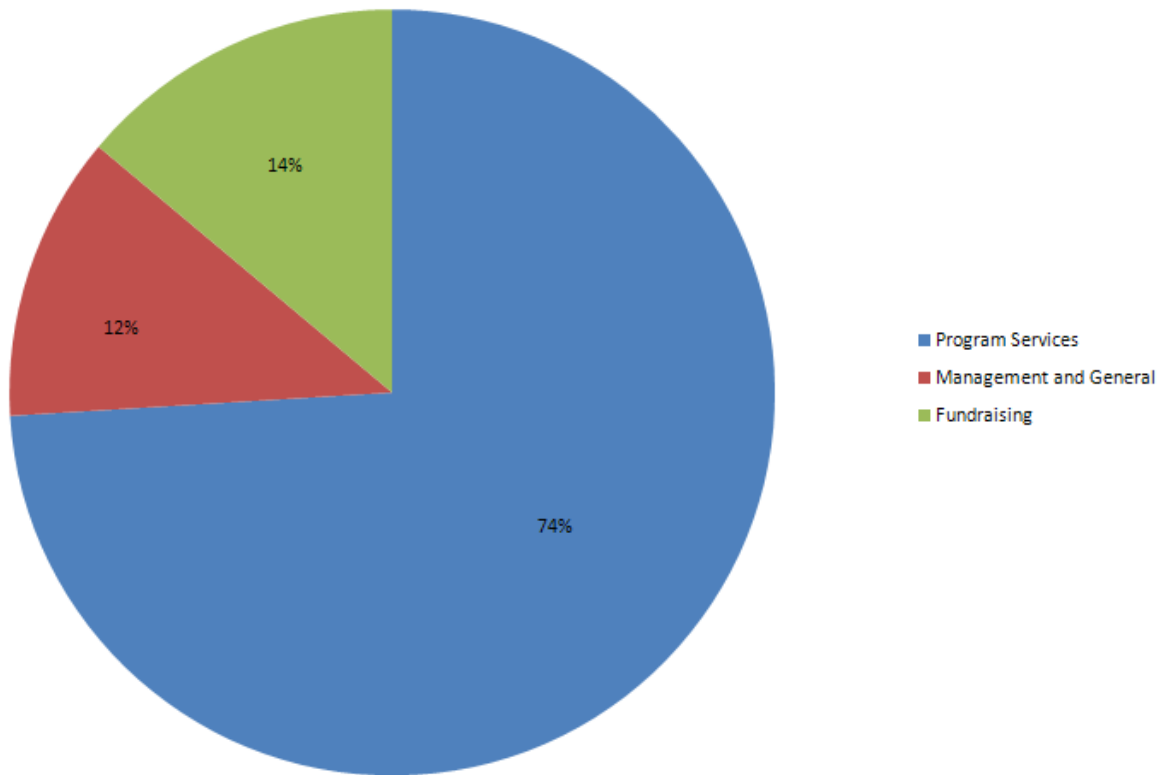

2009 Financial Information

Cancer Resource Center of the Finger Lakes 2009 Expenses

Expenses

Program Services	$296,522
Management and General	$48,294
Fundraising	$55,699
Total:	$400,515