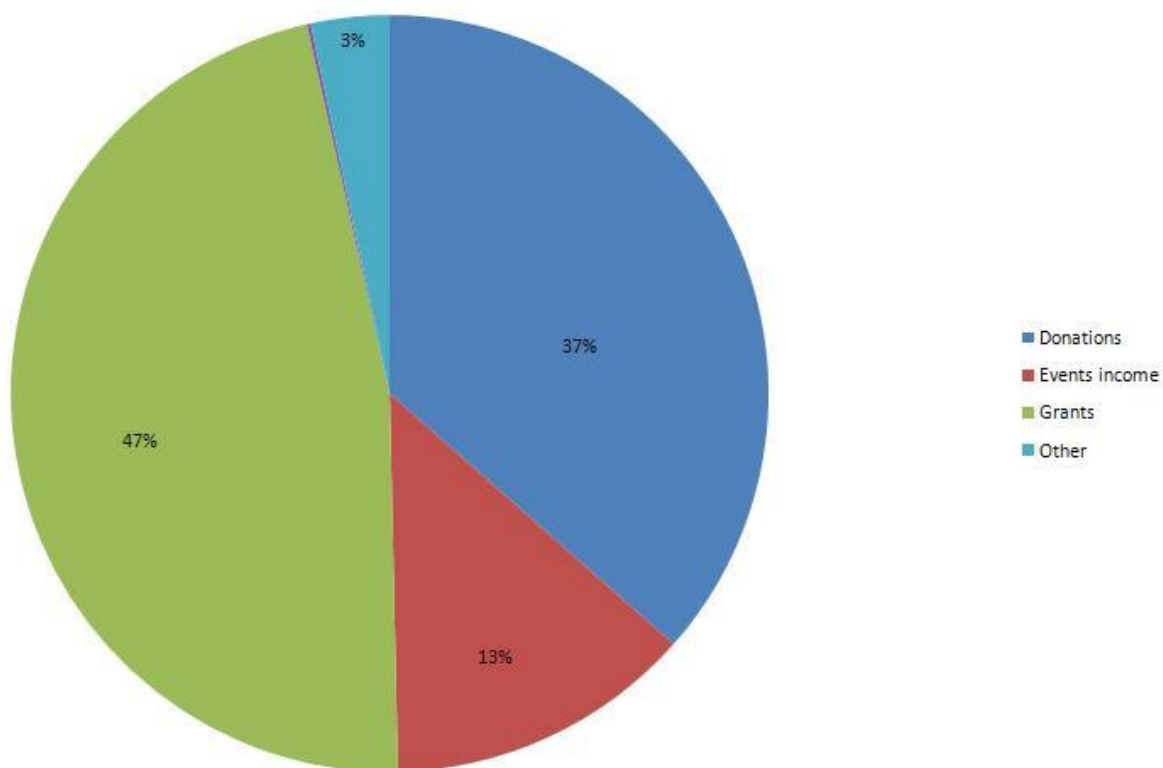

2010 Financial Information (6 month)

Cancer Resource Center of the Finger Lakes January-June 2010 Revenue Sources*

Revenue

Donations	$54,156
Events income	$19,486
Grants	$69,444
Interest	$258
Other	$4,961
Total:	$148,305

*In 2010, the Cancer Resource Center of the Finger Lakes switched to a July 1st fiscal year. This is the six month transition period.