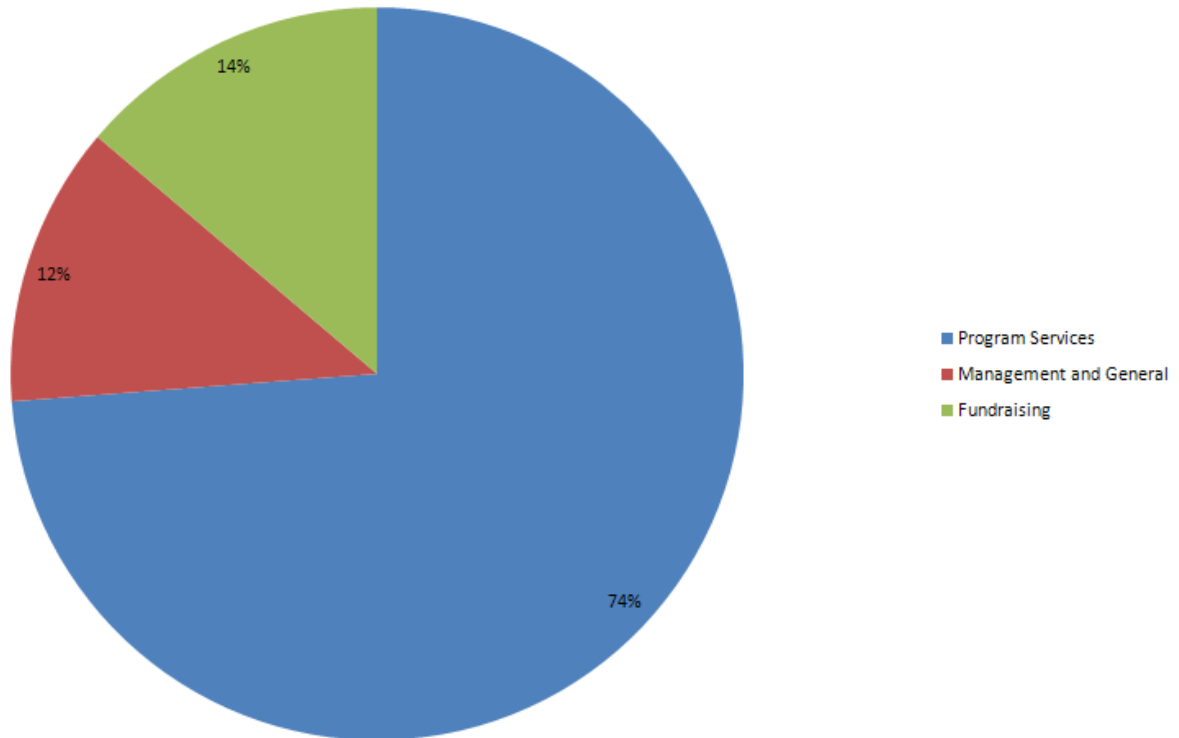

2010 Financial Information (6 month)

Cancer Resource Center of the Finger Lakes January-June 2010 Expenses*

Expenses

Program Services	$133,908
Management and General	$22,491
Fundraising	$25,044
<u>Total:</u>	$181,443

*In 2010, the Cancer Resource Center of the Finger Lakes switched to a July 1st fiscal year. This is the six month transition period.