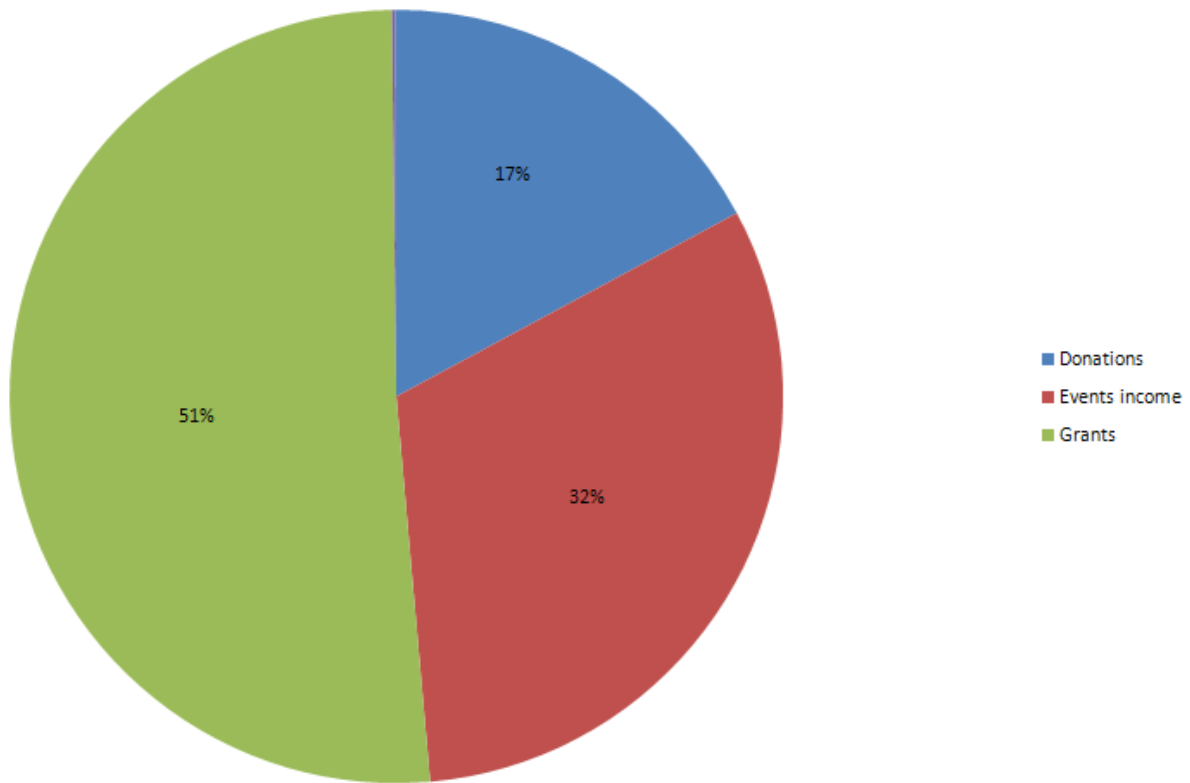

2009 Financial Information

Cancer Resource Center of the Finger Lakes 2009 Revenue Sources

Revenue

Donations	$62,790
Events income	$115,370
Grants	$187,686
Interest	$613
Other	$84
Total:	$366,543